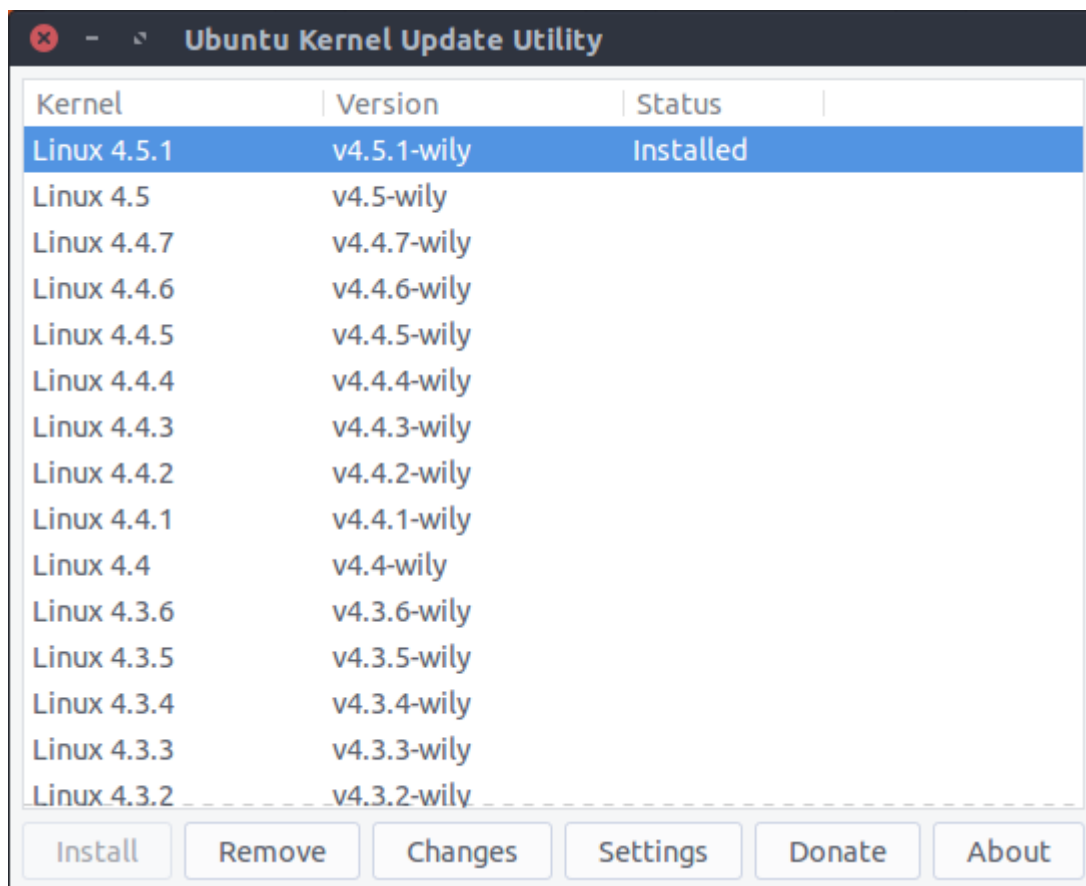

# Ubuntu Kernel Upgrade Utility

This is a tool for installing the latest mainline Linux kernel on Ubuntu-based distributions.

Packages are available in the Launchpad PPA for supported Ubuntu releases. Run the following commands in a terminal window: