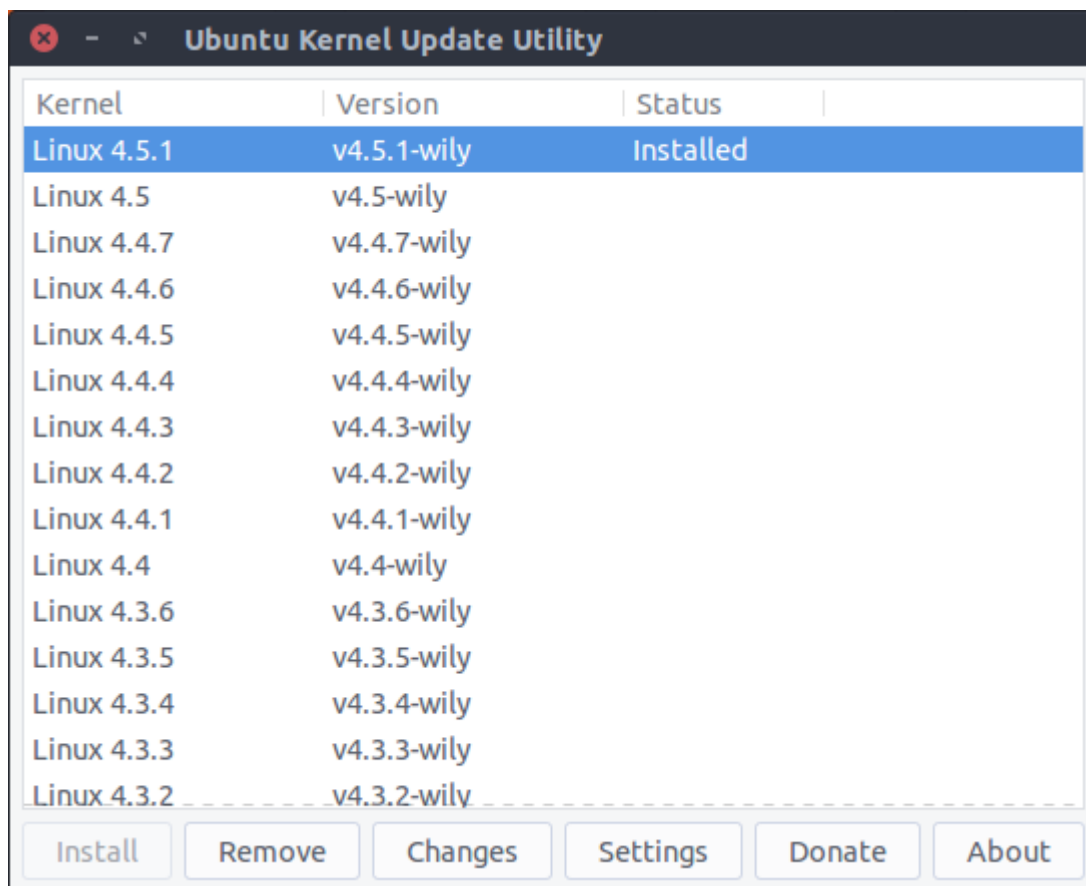

Ubuntu Kernel Upgrade Utility

This is a tool for installing the latest mainline Linux kernel on Ubuntu-based distributions.

Packages are available in the Launchpad PPA for supported Ubuntu releases. Run the following commands in a terminal window: